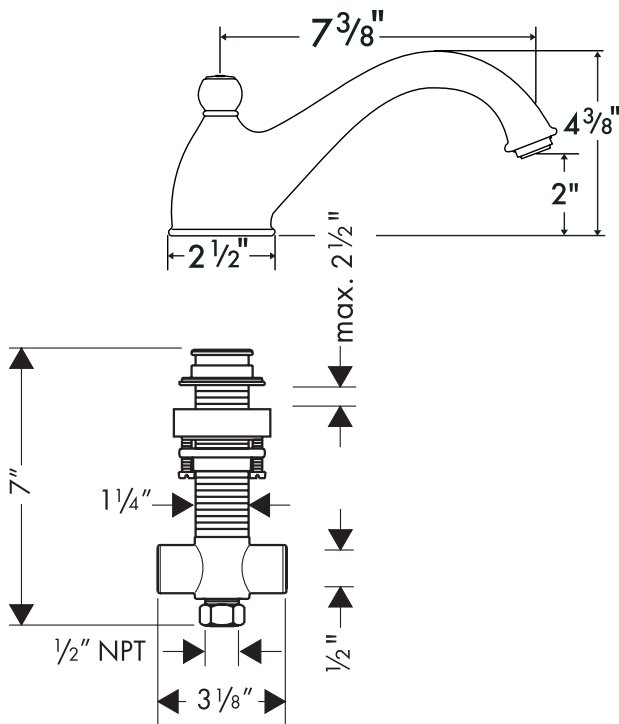

## Product Features

- Deck mounted
- For use with ThermoBalance II deck valve
- Includes rough with 1/2" Female inlet

## Available Finishes

Chrome	06446000
Oil Rubbed Bronze	06446620
Brushed Nickel	06446820

The measurements shown are for reference only.

Products and specifications shown are subject to change without notice.

Specification sheet revised 1/2008